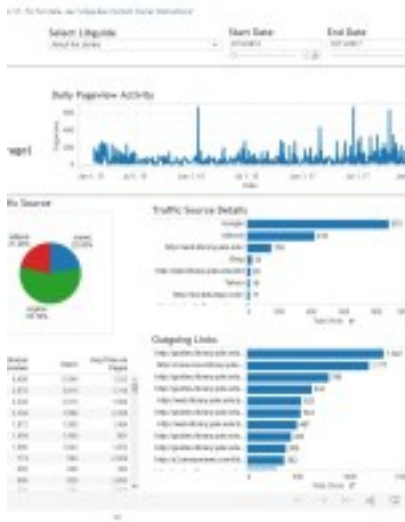

Libguide GA Dashboard in Beta

Published on Yale University Library (<https://web.library.yale.edu>)

Libguide GA Dashboard in Beta

January 3, 2018

This is a Test News.

Source URL: <https://web.library.yale.edu/auxr/news/2017/12/libguide-ga-dashboard-beta>