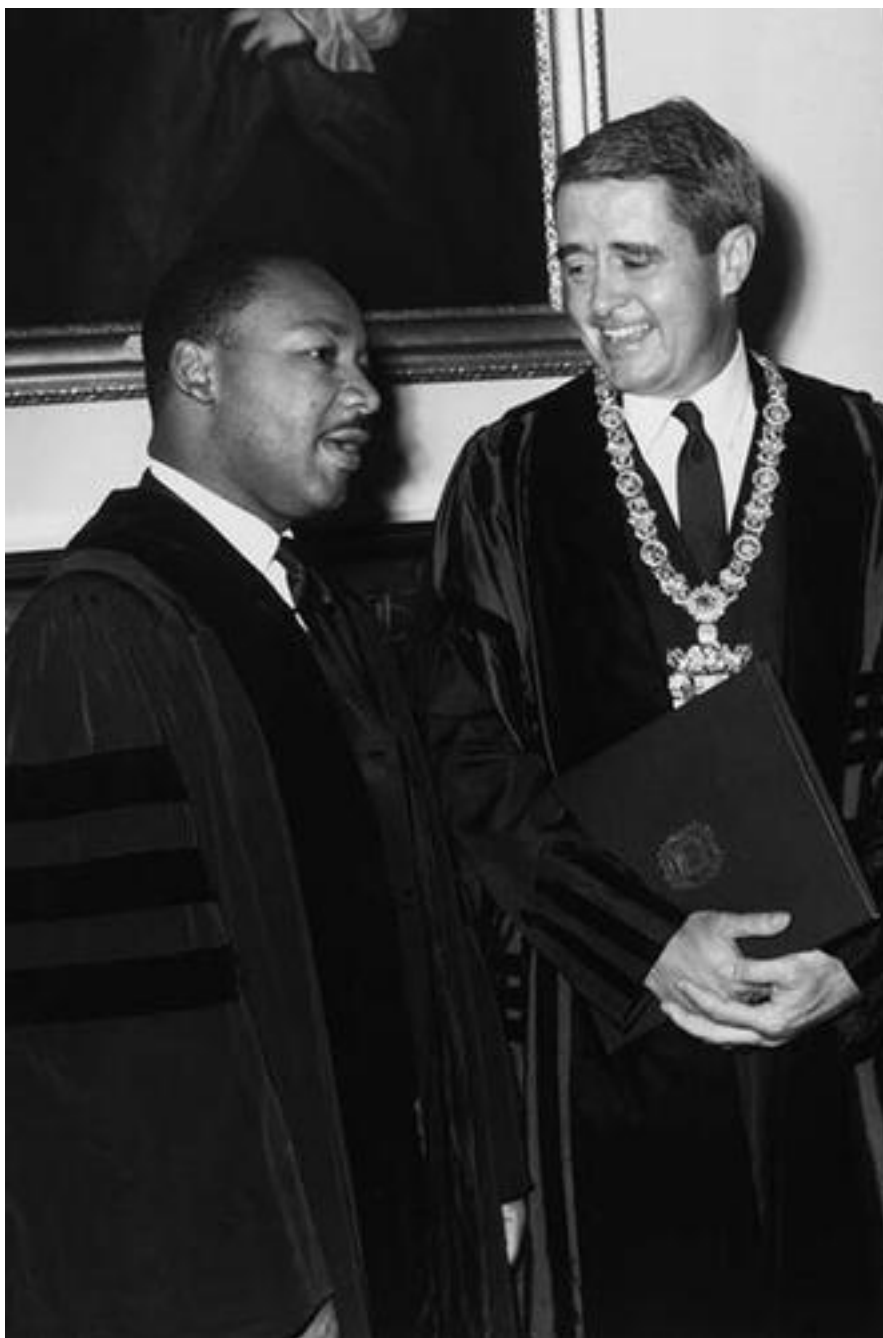

Library commemorates MLK day with "Kings at Yale" online exhibit

January 11, 2021

In response to COVID-19, Sterling Library's annual exhibition commemorating visits to Yale by Dr. Martin Luther King, Jr. (1959 and 1964) and Coretta Scott King (1969) has been recreated as an online exhibit, open to all. [View "The Kings at Yale" online](#) [1].

The civil rights leader was invited to Yale in 1959 by an undergraduate lecture committee and spoke on "The Future of Integration." He returned to Yale in 1964 to receive an honorary degree, just two days after being released on bail from the St. Augustine, Fla., jail. He had been arrested for ordering food in a whites-only motel. The online exhibit documents the award ceremony and reactions—both positive and negative—from across the country.

Library commemorates MLK day with "Kings at Yale" online exhibit

Published on Yale University Library (<https://web.library.yale.edu>)

Coretta Scott King was named the first Frances Blanshard Fellow at Yale in 1969. While on campus she met with women graduate students and spoke to a standing room only crowd in Woolsey Hall on the importance of campus unrest in addressing social injustices.

The historical materials in the exhibit are drawn from Yale Library's Manuscripts and Archives department. They include reproductions of records from the Office of the President, Kingman Brewster (RU 11); Office of Public Affairs and Communications, Yale Events and Activities Photographs (RU 690); Buildings and Grounds Photographs (RU 703), the Helen Hadley Hall Fellowship Program (RU 9), and Yale News.